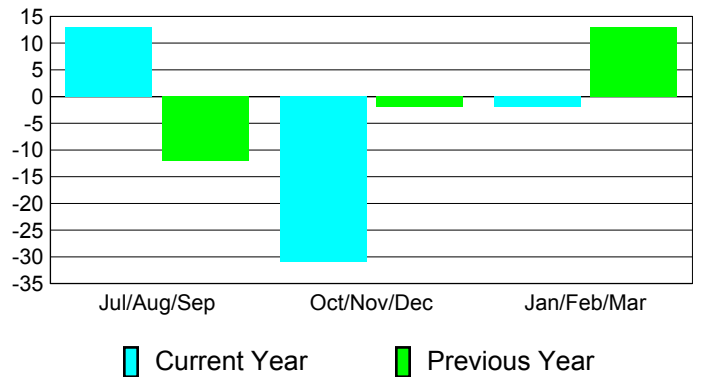

Goal, New, Dropped, Gain/Loss

MEMBERSHIP

**Membership Results
2010-2011**

**Membership
2009-2010**

Month	Net Memb Goal	Actual New Memb	Actual Dropped Memb	Gain/Loss of Memb	Gain/Loss of Memb
Jul/Aug/Sep	0	36	-23	13	-12
Oct/Nov/Dec	7	25	-56	-31	-2
Jan/Feb/Mar	5	31	-33	-2	13
Totals	12	92	-112	-20	-1

Membership Results 2010-2011

Goal, New, Dropped, Gain/Loss

Comparison of Club Gain/Loss

Current Year Compared to the Previous Year

Comparison of Membership Gain/Loss

Current Year Compared to the Previous Year

YTD Status Quo Clubs 2010-2011

Status Quo Clubs Compared to Status Quo Members

Gender Comparison 2010-2011

Jul/Aug/Sep

Oct/Nov/Dec

Jan/Feb/Mar

Male

Female