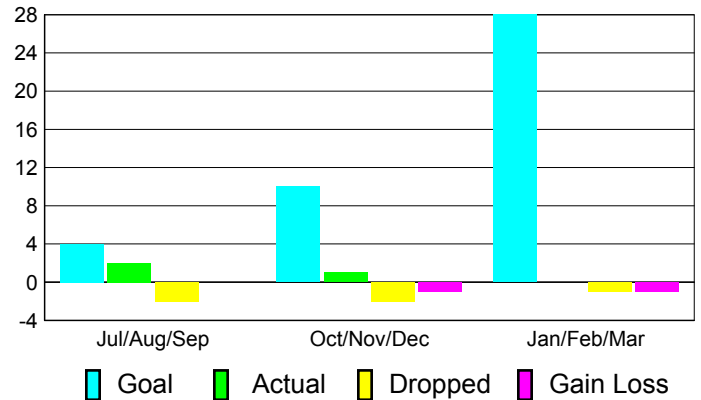

Membership Results 2010-2011

Goal, New, Dropped, Gain/Loss

Comparison of Membership Gain/Loss

Current Year Compared to the Previous Year