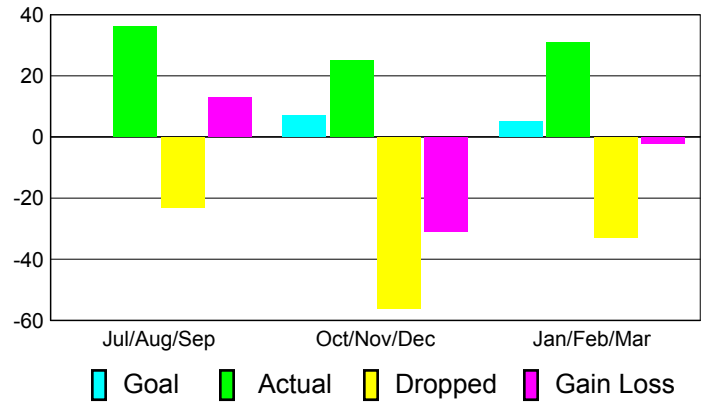

Month	New Club Goal	Actual New Clubs	Actual Dropped Clubs	Gain/Loss of Clubs	Gain/Loss of Clubs
Jul/Aug/Sep	0	0	0	0	0
Oct/Nov/Dec	0	0	0	0	0
Jan/Feb/Mar	0	0	0	0	0
Totals	0	0	0	0	0

Club Results 2010-2011

Goal, New, Dropped, Gain/Loss

MEMBERSHIP

**Membership Results
2010-2011**

**Membership
2009-2010**

Month	Net Memb Goal	Actual New Memb	Actual Dropped Memb	Gain/Loss of Memb	Gain/Loss of Memb
Jul/Aug/Sep	0	36	-23	13	-12
Oct/Nov/Dec	7	25	-56	-31	-2
Jan/Feb/Mar	5	31	-33	-2	13
Totals	12	92	-112	-20	-1

Membership Results 2010-2011

Goal, New, Dropped, Gain/Loss

Comparison of Club Gain/Loss

Current Year Compared to the Previous Year

Comparison of Membership Gain/Loss

Current Year Compared to the Previous Year